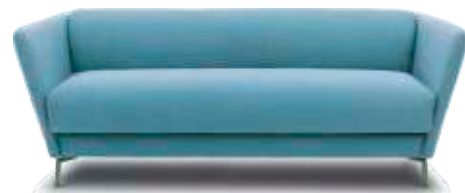

## Divano letto matrimoniale piccolo

cm 205

cm 140

## Divano letto matrimoniale grande

cm 225

cm 160

## BROOKLYN Comfortable elegance

Changing its function from sofa to bed at any time, without compromising on style and comfort. This is the proposal of Brooklyn, Giulio Manzoni (2022), a welcoming seat that interprets with brio a retro aesthetic with clean lines, slim armrests, elegant feet in dark grey satin aluminium and a practical additional headrest. The pull-out bed houses a generous mattress with a resting surface in electro-welded steel mesh. Covering is removable and available in various colours.