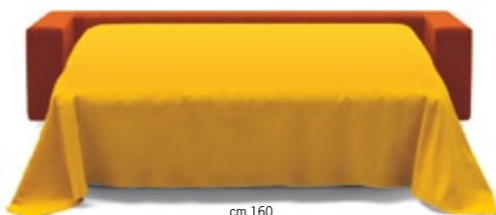

- Letto poltrona cm 80 x 195
- Letto divano 2 posti cm 120 x 195
- Letto divano 3 posti piccolo cm 140 x 195
- Letto divano 3 posti grande cm 160 x 195

Poltrona maxi e poltrona letto

cm 146

cm 80

Divano due posti e divano letto a una piazza e mezza

cm 186

cm 120

Divano tre posti e divano letto matrimoniale piccolo

cm 206

cm 140

Divano tre posti maxi e divano letto matrimoniale grande

cm 226

cm 160

Poltrona lunga larga o stretta senza braccioli, con braccioli, con bracciolo dx o sx
Profondità 160 cm

Larga cm 125
Stretta cm 91

Poltrona maxi e poltrona letto
senza braccioli, con braccioli, con bracciolo dx o sx

cm 125

cm 80

Divano due posti e divano letto a una piazza e mezza
senza braccioli, con braccioli, con bracciolo dx o sx

cm 165

cm 120

Ma

MA Strong and versatile character

What are you expecting from a sofa?
If you are looking for comfort, design,
endurance, flexibility in space and a
bed ready for use everyday as well, Ma
can meet your requirements. A series of
modular seats, with polyurethane foam
and polyester padding hide a bed of high
profile thanks to the ergonomic design
and the user-friendly mechanism that al-
lows it to be converted into a bed without
having to remove the sitting cushions.
The sleeping structure is in electro-weld-
ed steel with a spring mattress. Ma can
be both a linear and a corner sofa with
chaise longue. The elements can be com-
bined simply by joining them together.
The cover is fully removable. Essential
and contemporary, it is characterized by
its rigorous square armrests.