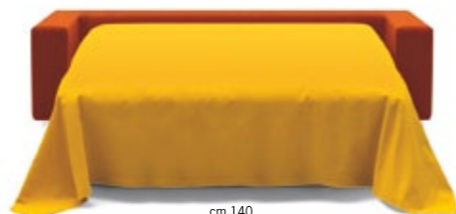

- Letto poltrona cm 80 x 195
- Letto divano 2 posti cm 120 x 195
- Letto divano 3 posti piccolo cm 140 x 195
- Letto divano 3 posti grande cm 160 x 195

Poltrona maxi e poltrona letto

cm 146

cm 80

Divano due posti e divano letto a una piazza e mezza

cm 186

cm 120

Divano tre posti e divano letto matrimoniale piccolo

cm 206

cm 140

Divano tre posti maxi e divano letto matrimoniale grande

cm 226

cm 160

Poltrona lunga larga o stretta senza braccioli, con braccioli, con bracciolo dx o sx
Profondità 160 cm

Larga cm 125
Stretta cm 91

Poltrona maxi e poltrona letto
senza braccioli, con braccioli, con bracciolo dx o sx

cm 125

cm 80

Divano due posti e divano letto a una piazza e mezza
senza braccioli, con braccioli, con bracciolo dx o sx

cm 165

cm 120

Ma

MA Strong and versatile character

What are you expecting from a sofa?
If you are looking for comfort, design,
endurance, flexibility in space and a
bed ready for use everyday as well, Ma
can meet your requirements. A series of
modular seats, with polyurethane foam
and polyester padding hide a bed of high
profile thanks to the ergonomic design
and the user-friendly mechanism that al-
lows it to be converted into a bed without
having to remove the sitting cushions.
The sleeping structure is in electro-weld-
ed steel with a spring mattress. Ma can
be both a linear and a corner sofa with
chaise longue. The elements can be com-
bined simply by joining them together.
The cover is fully removable. Essential
and contemporary, it is characterized by
its rigorous square armrests.