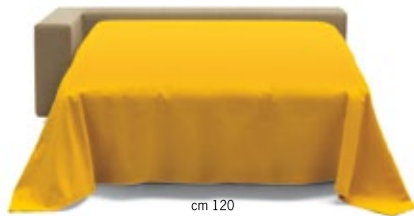

cm 186

cm 120

Divano tre posti e divano letto matrimoniale piccolo

cm 206

cm 140

Divano tre posti maxi e divano letto matrimoniale grande

cm 226

cm 160

Poltrona lunga larga o stretta senza braccioli, con braccioli, con bracciolo dx o sx
Profondità 160 cm

Larga cm 125
Stretta cm 91

Poltrona maxi e poltrona letto
senza braccioli, con braccioli, con bracciolo dx o sx

cm 125

cm 80

Divano due posti e divano letto a una piazza e mezza
senza braccioli, con braccioli, con bracciolo dx o sx

cm 165

cm 120

Ma

MA Strong and versatile character

What are you expecting from a sofa?
If you are looking for comfort, design,
endurance, flexibility in space and a
bed ready for use everyday as well, Ma
can meet your requirements. A series of
modular seats, with polyurethane foam
and polyester padding hide a bed of high
profile thanks to the ergonomic design
and the user-friendly mechanism that al-
lows it to be converted into a bed without
having to remove the sitting cushions.
The sleeping structure is in electro-weld-
ed steel with a spring mattress. Ma can
be both a linear and a corner sofa with
chaise longue. The elements can be com-
bined simply by joining them together.
The cover is fully removable. Essential
and contemporary, it is characterized by
its rigorous square armrests.

Armchair-bed 80 x 195 cm
Two seater sofa-bed 120 x 195 cm
Small three seater sofa-bed 140 x 195 cm
Large three seater sofa-bed 160 x 195 cm

cm 42

cm 72x72

Divano tre posti e divano letto matrimoniale piccolo
senza braccioli, con braccioli, con bracciolo dx o sx